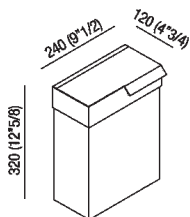

Altezza: 32 cm 12"5/8 inches

Larghezza: 24 cm 9"1/2 inches

Profondità : 12 cm 4"3/4 inches

Note: Fixing kit included. Accessories are wall mounted by means of screws and wall anchors. Minimum order quantity: 4 pieces for any combination of item; for smaller quantities, add 20% surcharge.

Finiture

Polished

Satin finish

Materiali

Stainless steel

Main dimensions