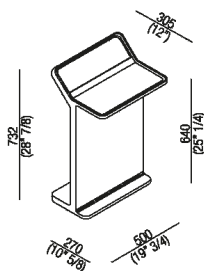

Towel holder / shelf
 ACOM0509Z

Benedini Associati, 2009

Floor standing extra to be placed near a
 bathtub or washbasin.

Finiture

White

Materiali

solid surface

Freestanding element in white Exmar with towel holder and shelf to be placed near a bathtub or washbasin.

Altezza: 73.2 cm 28" 7/8 inches

Larghezza: 50 cm 19" 3/4 inches

Profondità : 30.5 cm 12" inches

Main dimensions