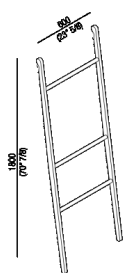

Towel holder, single element
 ACOM0531N_

Benedini Associati, 1996

Wooden elements for different uses.

Finiture

Natural oak

Dark oak

White painted

Materiali

Wood

Elements with different uses (towel rail, towel rail with shelves or elements with five shelves) in light, natural, medium, brown or dark oak veneer or in reconstituted wood, teak finish or white or grey painted, floor standing and resting against the wall.

Altezza: 180 cm 70" 7/8 inches

Larghezza: 60 cm 23" 5/8 inches

Main dimensions