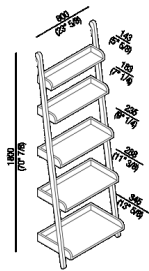

Element with five shelves, single element  
 ACOM0534N\_

Benedini Associati, 1996

**Finiture**

Natural oak

Dark oak

White painted

**Materiali**

Wood

Elements with different uses (towel rail, towel rail with shelves or elements with five shelves) in light, natural, medium, brown or dark oak veneer or in reconstituted wood, teak finish or white or grey painted, floor standing and resting against the wall.

Altezza: 180 cm 70" 7/8 inches

Larghezza: 60 cm 23" 5/8 inches

Profondità : 34.5 cm 13" 5/8 inches

Main dimensions