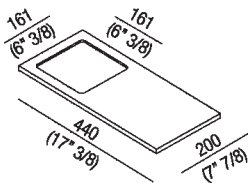

Soap dish / multipurpose tray 20 cm (7" 7/8)

ACOM0625Z

Benedini Associati, 2006

Finiture

White

Materiali

Cristalplant® biobased

Soap dish/multipurpose trays in white Cristalplant® can be placed on countertops. They can also be placed on the Surf trays, made in the same material.

Larghezza:	20 cm	7" 7/8 inches
Profondità :	44 cm	17" 3/8 inches

Note: Minimum order quantity: 3 pieces for any combination of item; for smaller quantities, add 20% surcharge.

Main dimensions