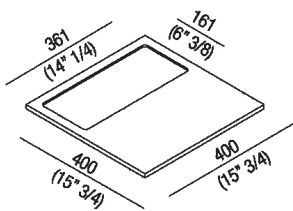

Soap dish / multipurpose tray 40 cm (15" 3/4)  
 ACOM0626\_

Benedini Associati, 2006

**Finiture**

-  Black Marquina
-  Dark Emperador
-  Green Alpi
-  White
-  White Carrara

**Materiali**

-  Cristalplant® biobased
-  Marble

Larghezza: 40 cm 15" 3/4 inches

Profondità : 40 cm 15" 3/4 inches

Note: Minimum order quantity: 3 pieces for any combination of item; for smaller quantities, add 20% surcharge.

Main dimensions