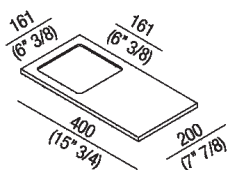

Soap dish / multipurpose tray 20 cm (7" 7/8)  
 ACOM0627\_

Benedini Associati, 2006

Soap dish/multipurpose trays in white Cristalplant® or in white Carrara marble, in black Marquina marble, in green Alpi marble or in dark Emperador marble; can be placed on countertops. They can also be placed on the Surf trays, made in the same material.

Larghezza: 20 cm 7" 7/8 inches

Profondità : 40 cm 15" 3/4 inches

Note: Minimum order quantity: 3 pieces for any combination of item; for smaller quantities, add 20% surcharge.

**Finiture**

-  Black Marquina
-  Dark Emperador
-  Green Alpi
-  White
-  White Carrara