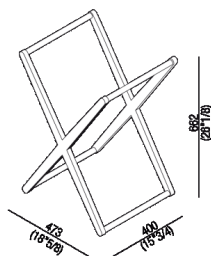

Towel holder
 ACOM0539_

Benedini Associati, 2012

Wooden extra that can be used as handy table, portable storage shelf or handy towel rack.

Finiture

-  Natural oak
-  Brown oak
-  Dark oak
-  White painted
-  Painted grey
-  Painted teak

Materiali

-  Wood

floor standing towel holder, stool or small tables in two heights, in natural, brown, dark oak or in teak. The stool's seat is made of natural or black leather.

Altezza:	66.2 cm	26" 1/8 inches
Larghezza:	40 cm	15" 3/4 inches
Profondità :	47.3 cm	18" 5/8 inches

Main dimensions