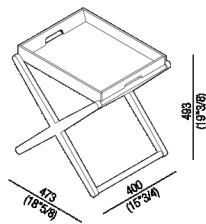

Table, low, with removable tray  
 ACOM0623\_

Benedini Associati, 2012

**Finiture**

-  Natural oak
-  Brown oak
-  Dark oak
-  White painted
-  Painted grey
-  Painted teak

**Materiali**

-  Wood

Floor standing towel holder, stool or small tables in two heights, in natural, brown, dark oak or in teak. The stool's seat is made of natural or black leather.

Altezza:	49.3 cm	19" 3/8 inches
Larghezza:	40 cm	15" 3/4 inches
Profondità :	47.3 cm	18" 5/8 inches

**Main dimensions**