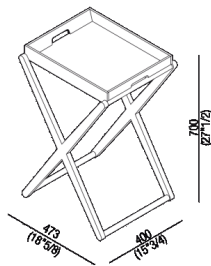

Table, high, with removable tray
 ACOM0622_

Benedini Associati, 2012

High table with removable tray in natural, brown, dark oak or in teak.

Finiture

-  Natural oak
-  Brown oak
-  Dark oak
-  White painted
-  Painted grey
-  Painted teak

Materiali

-  Wood

Altezza:	70 cm	27" 1/2 inches
Larghezza:	40 cm	15" 3/4 inches
Profondità :	47.3 cm	18" 5/8 inches

Main dimensions