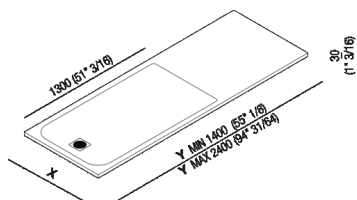

Custom built shower tray with rectangular basin (fix width 1300 mm - 51" 3/16)
 APDX_SRB3_

Shower tray in Ceramilux® characterised by a great flexibility of installation.

Finiture

- Matt white

Materiali

- Ceramilux®

Shower tray made of white Ceramilux® with matt finish, with standards or customized dimensions. The edges of the standard shower tray is of 50 mm on each side. PDX is included of a syphon with a plate in steel painted white to cover the drain (RAL9003). The shower trays PDX can be combined with the showers Plan-a and Flat D type DX (maximum dimension of the shower equal to the dimension of the shower tray) or with a shower chosen by the client.

Altezza: 3 cm 1" 3/16 inches

Note: X cm 70 / 90 (27" 9/16 - 37" 7/16) Y cm 140 / 240 (55" 1/8 - 94" 31/64)