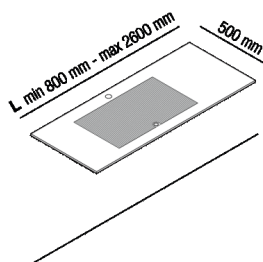

Self-bearing countertop, with 1 recess,
 provided with under-top brackets
 AELLNO_1

Benedini Associati, Andrés Jost, Diego Cisi,
 2015

Self-bearing washbasin countertop
 characterised by light touch and high
 configurability, with recesses.

Materiali

Marble

Corian®

The self-bearing countertop is supported by brackets fixed to the wall. The front edge is chamfered, while the short sides can be chamfered or straight for positioning in a corner or niche. The countertop is made of Corian® white marble (Glacier White) or Carrara white marble, Carnic gray, Marquina black, Alpi green or dark Emperador. The recesses are freely positioned along the whole length of the top complying with the distances from the edges and those between the recesses and they are complete with grill. The basin is not fitted with drain. Designed for waste .MET0569 with concealed waste trap .PLA0456. A wooden "X" non bearing additional side structure is available.

Note: Upon request, and after technical evaluation, other Corian® colours and types of marble are possible. It is available with a minimum length of 80 cm (31" 1/4) and a maximum length of 260 cm (102" 23/64).