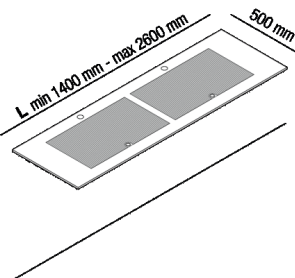

Self-bearing countertop, with 2 recesses,  
 provided with under-top brackets  
 AELLN0\_2

Benedini Associati, Andrés Jost, Diego Cisi,  
 2015

Self-bearing washbasin countertop  
 characterised by light touch and high  
 configurability, with recesses.

**Materiali**

Marble

Corian®

The self-bearing countertop is supported by brackets fixed to the wall. The front edge is chamfered, while the short sides can be chamfered or straight for positioning in a corner or niche. The countertop is made of Corian® white marble (Glacier White) or Carrara white marble, Carnic gray, Marquina black, Alpi green or dark Emperador. The recesses are freely positioned along the whole length of the top complying with the distances from the edges and those between the recesses and they are complete with grill. The basin is not fitted with drain. Designed for waste .MET0569 with concealed waste trap .PLA0456. A wooden "X" non bearing additional side structure is available.

Note: Upon request, and after technical evaluation, other Corian® colours and types of marble are possible. It is available with a minimum length of 80 cm (31" 1/4) and a maximum length of 260 cm (102" 23/64).