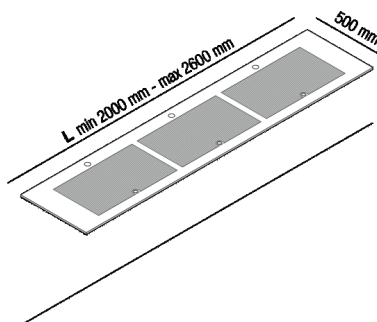

Self-bearing countertop, with 3 recesses,
 provided with under-top brackets
 AELLN0_3

Benedini Associati, Andrés Jost, Diego Cisi,
 2015

Self-bearing washbasin countertop
 characterised by light touch and high
 configurability, with recesses.

Finiture

-  White Carrara
-  Grey Carrara
-  Black Marquina
-  White
-  Green Alpi
-  Dark Emperador

Materiali

-  Marble
-  Corian®

The self-bearing countertop is supported by brackets fixed to the wall. The front edge is chamfered, while the short sides can be chamfered or straight for positioning in a corner or niche. The countertop is made of Corian® white marble (Glacier White) or Carrara white marble, Carnic gray, Marquina black, Alpi green or dark Emperador. The recesses are freely positioned along the whole length of the top complying with the distances from the edges and those between the recesses and they are complete with grill. The basin is not fitted with drain. Designed for waste .MET0569 with concealed waste trap .PLA0456. A wooden "X" non bearing additional side structure is available.

Note: Upon request, and after technical evaluation, other Corian® colours and types of marble are possible. It is available with a minimum length of 80 cm (31" 1/4) and a maximum length of 260 cm (102" 23/64).