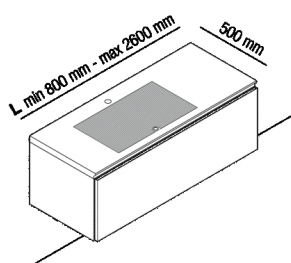

Top in support on the containers, with 1
 recess

AELLM0CC1_

Benedini Associati, Andrés Jost, Diego Cisi,
 2015

Top to be positioned on the containers of the
 Lato programme, with recesses.

Finiture

-  White Carrara
-  Grey Carnico
-  Black Marquina
-  Green Alpi
-  Dark Emperador

Materiali

-  Marble
-  Corian®

The Ell top is available in support on the containers of the Lato programme. The front edge is shaped to facilitate the opening of the drawers, while the side edges are vertical and they allow using the top in the niche. The countertop is made in Corian® white, Carrara white, Carnic gray or black Marquina. The recesses are freely positioned along the whole length of the top complying with the distances from the edges and those between the recesses and they are complete with grill. The basin is not fitted with drain. Designed for waste .MET0563 with .KIT0731 and concealed waste trap . PLA0456 or waste .MET0563 with bottle trap.

Note: Upon request, and after technical evaluation, other Corian® colours and types of marble are possible. It is available with a minimum length of 80 cm (31" 1/4) and a maximum length of 260 cm (102" 23/64).