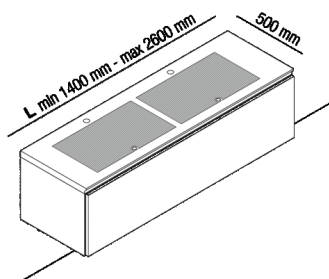

Top in support on the containers, with 2  
recesses

AELLM0CC2\_

Benedini Associati, Andrés Jost, Diego Cisi,  
2015

Top to be positioned on the containers of the  
Lato programme, with recesses.

**Materiali**

Marble

Corian®

The Ell top is available in support on the containers of the Lato programme. The front edge is shaped to facilitate the opening of the drawers, while the side edges are vertical and they allow using the top in the niche. The countertop is made in Corian® white, Carrara white, Carnic gray or black Marquina. The recesses are freely positioned along the whole length of the top complying with the distances from the edges and those between the recesses and they are complete with grill. The basin is not fitted with drain. Designed for waste .MET0563 with .KIT0731 and concealed waste trap . PLA0456 or waste .MET0563 with bottle trap.

Note: Upon request, and after technical evaluation, other Corian® colours and types of marble are possible. It is available with a minimum length of 80 cm (31" 1/4) and a maximum length of 260 cm (102" 23/64).