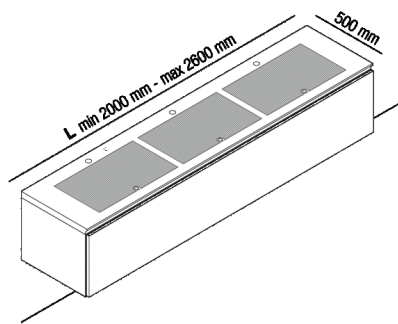

Top in support on the containers, with 3
recesses

AELLM0CC3_

Benedini Associati, Andrés Jost, Diego Cisi,
2015

Top to be positioned on the containers of the
Lato programme, with recesses.

The EII top is available in support on the containers of the Lato programme. The front edge is shaped to facilitate the opening of the drawers, while the side edges are vertical and they allow using the top in the niche. The countertop is made in Corian® white, Carrara white, Carnic gray or black Marquina. The recesses are freely positioned along the whole length of the top complying with the distances from the edges and those between the recesses and they are complete with grill. The basin is not fitted with drain. Designed for waste .MET0563 with .KIT0731 and concealed waste trap . PLA0456 or waste .MET0563 with bottle trap.

Note: Upon request, and after technical evaluation, other Corian® colours and types of marble are possible. It is available with a minimum length of 80 cm (31" 1/4) and a maximum length of 260 cm (102" 23/64).