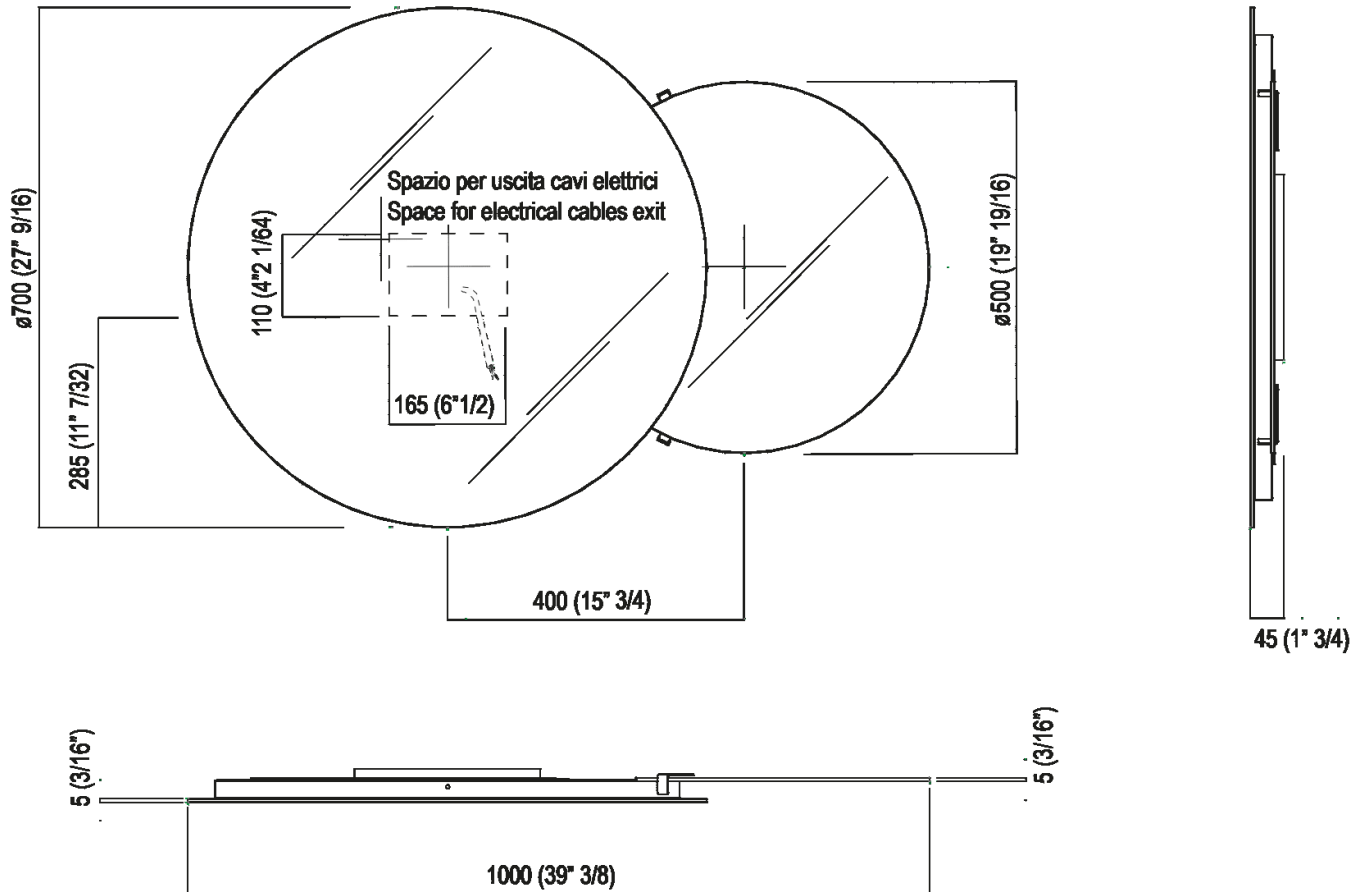

Mirror
 ASPE038

Gergely Ágoston, RD Agape, 2016

Mirror consisting of two round parts: one fitted with LED fixed in the centre and the other on the outside that rotates.

Mirror consisting of two round parts: one, fitted with LED lighting, fixed in the centre, and the other on the outside that rotates around the central element. Both the mirrors have a polished edge. Fixing kit included. The mirror is wall mounted by means of screws and wall plugs.

Altezza:	70 cm	27" 9/16 inches
Larghezza:	100 cm	39" 3/8 inches

Note: Technical data: 40W - 220V - CE - F

Main dimensions

Installation notes