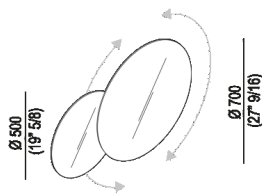

Mirror
 ASPE038

Gergely Ágoston, RD Agape, 2016

Mirror consisting of two round parts: one fitted with LED fixed in the centre and the other on the outside that rotates.

Mirror consisting of two round parts: one, fitted with LED lighting, fixed in the centre, and the other on the outside that rotates around the central element. Both the mirrors have a polished edge. Fixing kit included. The mirror is wall mounted by means of screws and wall plugs.

Altezza:	70 cm	27" 9/16 inches
Larghezza:	100 cm	39" 3/8 inches

Note: Technical data: 40W - 220V - CE - F

Main dimensions

Installation notes