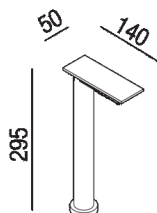

Single hole mixer tap for over countertop washbasins

ASEN0957N

Gwenael Nicolas, Curiosity, 2008

Top mounted tap for washbasin.

Single hole mixer tap for over countertop washbasins.

Altezza:	29.5 cm	11" 5/8 inches
----------	---------	----------------

Larghezza:	5 cm	2" inches
------------	------	-----------

Profondità :	14 cm	5" 1/2 inches
--------------	-------	---------------

Note: The anodising process does not guarantee that all items will have the same finish, therefore slight colour differences cannot be considered reasons for complaints.

Finiture

Black anodised

Materiali

Aluminium

Main dimensions