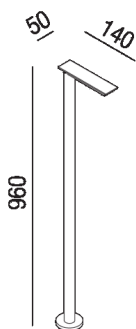

Floor mounted single hole lever mixer for washbasin
 .ESEN0962N+.CRUB0972

Gwenael Nicolas, Curiosity, 2008

Floor mounted tap for washbasin.

Finiture

Black anodised

Materiali

Aluminium

Single-hole basin mixer, designed for floor fixing.

Altezza:	96 cm	37" 3/4 inches
Larghezza:	5 cm	2" inches
Profondità :	19 cm	7" 1/2 inches

Note: The anodising process does not guarantee that all items will have the same finish, therefore slight colour differences cannot be considered reasons for complaints. • Customized finishes: - matt white (RAL9003) finish; Minimum batch 5 pieces any combination of item. Surcharge 60% of the price of the black finish. Production time of 12 weeks from order date. • anodized natural aluminium; Minimum batch 5 pieces any combination of item. Surcharge 15% of the price of the chrome finish. Production time of 10/12 weeks from order date.

Main dimensions