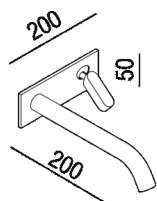

Built-in washbasin set with single lever joystick mixer tap
 joystick mixer tap
 .ERUB1082T_+.IRUB1082T

Benedini Associati, 2015

Top mounted tap for washbasin.

Finiture

Polished

Satin finish

Materiali

Stainless steel

Built-in washbasin set with single lever joystick mixer tap, with horizontal spout (spout 20 cm - 7 7/8").

Altezza:	5 cm	2" inches
Larghezza:	20 cm	7" 7/8 inches
Profondità :	20 cm	7" 7/8 inches

Note: During the winter months, the use of taps outdoor needs insertion of a drain valve into the water adduction system.

Main dimensions