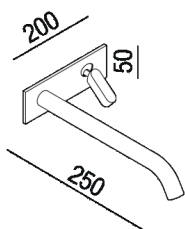

Built-in washbasin set with single lever joystick mixer tap, with horizontal spout (spout 25 cm - 9" 27/32)  
 .ERUB1116\_+.IRUB1082T

Benedini Associati, 2015

Top mounted tap for washbasin.

**Finiture**

Polished

Satin finish

**Materiali**

Stainless steel

Built-in washbasin set with single lever joystick mixer tap, with horizontal spout (spout 25 cm - 9" 27/32)

Altezza:	5 cm	2" inches
Larghezza:	20 cm	7" 7/8 inches
Profondità :	25 cm	9" 27/32 inches

Note: During the winter months, the use of taps outdoor needs insertion of a drain valve into the water adduction system.

**Main dimensions**