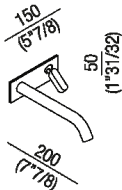

Built-in washbasin set with joystick mixer tap and horizontal spout
 ARUB1009T_

Benedini Associati, 2015

Top mounted tap for washbasin.

Finiture

Polished

Satin finish

Materiali

Stainless steel

Built-in washbasin set with joystick mixer tap and horizontal spout, to install on Flat XL backsplashes.

Altezza:	5 cm	2" inches
Larghezza:	15 cm	5"7/8 inches
Profondità :	20 cm	7"7/8 inches

Dimensioni principali