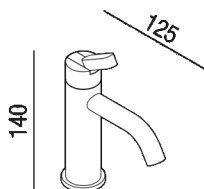

Single hole washbasin mixer tap
 ARUB1083_

Benedini Associati, 2015

Top mounted tap for washbasin.

Single hole washbasin mixer tap with flexible water mains connection hoses

Altezza:	18.5 cm	7" 9/32 inches
----------	---------	----------------

Larghezza:	12.5 cm	4" 59/64 inches
------------	---------	-----------------

Note: During the winter months, the use of taps outdoor needs insertion of a drain valve into the water adduction system.

Finiture

Polished

Satin finish

Materiali

Stainless steel

Main dimensions