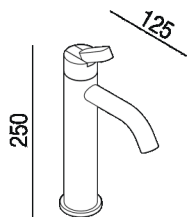

Single hole washbasin mixer tap
 ARUB1084_

Benedini Associati, 2015

Top mounted tap for washbasin.

Finiture

Polished

Satin finish

Materiali

Stainless steel

Single hole washbasin mixer tap with flexible water mains connection hoses.

Altezza: 25 cm 9" 27/32 inches

Larghezza: 12.5 cm 4" 59/64 inches

Note: During the winter months, the use of taps outdoor needs insertion of a drain valve into the water adduction system.

Main dimensions