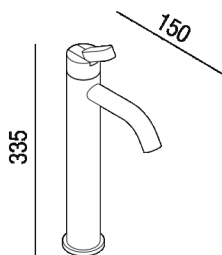

Single hole washbasin mixer tap
 ARUB1095_

Benedini Associati, 2015

Top mounted tap for washbasin.

Finiture

Polished

Satin finish

Materiali

Stainless steel

Single hole washbasin mixer tap with flexible water mains connection hoses.

Altezza: 33.5 cm 13" 3/16 inches

Larghezza: 15 cm 5" 59/32 inches

Note: During the winter months, the use of taps outdoor needs insertion of a drain valve into the water adduction system.

Main dimensions