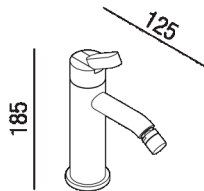

Bidet mixer tap
 ARUB1097_

Benedini Associati, 2015

Bidet tap.

Finiture

Polished

Satin finish

Materiali

Stainless steel

Bidet mixer tap with flexible connection to water mains

Altezza:	18.5 cm	7" 9/32 inches
Profondità :	12.5 cm	4" 59/64 inches

Main dimensions