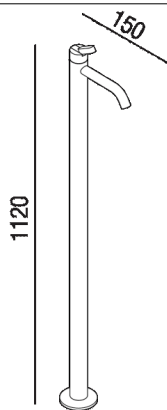

Floor standing washbasin mixer tap

.ERUB1096_+.IRUB1096

Benedini Associati, 2015

Floor mounted tap for washbasin.

Finiture

Polished

Satin finish

Materiali

Stainless steel

Floor standing washbasin mixer tap with floor connections.

Altezza: 112 cm 44" 3/32 inches

Profondità : 15 cm 5" 29/32 inches

Note: During the winter months, the use of taps outdoor needs insertion of a drain valve into the water adduction system.

Main dimensions