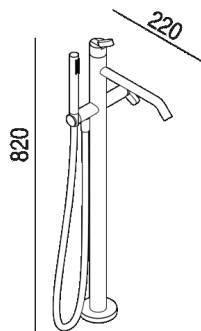

Floor standing bathtub mixer tap whit
 handheld shower
 .ERUB1112_+.IRUB1112

Benedini Associati, 2015

Floor mounted tap for bathtub.

Finiture

-  Polished
-  Satin finish

Materiali

-  Stainless steel

Floor standing bathtub mixer tap whit handheld shower, with floor connections.

Altezza:	82 cm	32" 9/32 inches
Profondità :	22 cm	8" 21/32 inches

Main dimensions