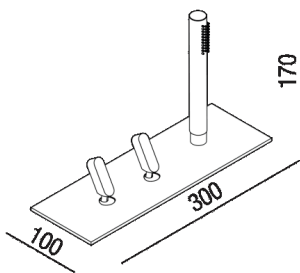

Tap set for bath rim with gradual control single lever mixer tap and built-in hand-held shower
 ARUB0960_

Benedini Associati, 2015

Top edge tap for bathtub.

Finiture

Polished

Satin finish

Materiali

Stainless steel

Tap set for bath rim with gradual control single lever mixer tap and built-in hand-held shower.

Altezza:	17 cm	6" 3/4 inches
Larghezza:	10 cm	3" 7/8 inches
Lunghezza:	30 cm	11" 3/4 inches

Main dimensions