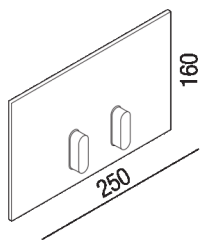

Control plaque for recessed flush tank
 ARUB0968N_S

Benedini Associati, 2015

WC plate.

Finiture

Polished

Satin finish

Materiali

Stainless steel

Stainless steel control plaque for recessed flush tank with dual flushing capacity; available in stainless steel. Including bracket and fixing kit. To be used with Geberit built-in cisterns: Combifix and Duofix mod. Sigma 8 and Sigma 12.

| | | |
|------------|-------|---------------|
| Altezza: | 16 cm | 6" 1/4 inches |
| Larghezza: | 25 cm | 9" 7/8 inches |

Main dimensions