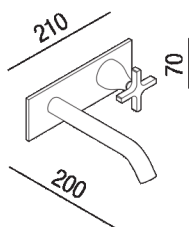

Built-in washbasin mixer tap with single gradual flow control
 .EMEM332+.IMEM331

Benedini Associati, 2009

Wall mounted tap featuring a cross-shaped handle.

Built-in washbasin mixer tap with single gradual flow control, 20 cm (7 7/8) spout

Altezza: 7 cm 2" 3/4 inches

Larghezza: 21 cm 8" 1/4 inches

Profondità : 20 cm 7" 7/8 inches

Note: In addition to the standard finishes, matt white (RAL9003), natural polished brass or other customized natural brass finishes are available upon request for minimum batch of 10 pieces per finish, with surcharge equal to 20% of the price of the chrome finish and with a production time of 6 weeks from order date; or copper or nickel finishes by PVD (Physical Vapor Deposition) for minimum batch of 5 pieces, with surcharge equal to 50% of the price of the chrome finish and with production time of 10 weeks from order date.

Finiture

- Chrome
- Matt black painted
- Natural brushed brass
- Brushed burnished

Materiali

- Brass

Main dimensions