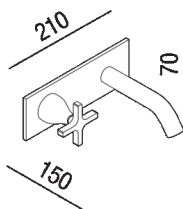

Built-in washbasin mixer tap
 .EMEM333+.IMEM333

Benedini Associati, 2009

Wall mounted tap featuring a cross-shaped handle.

Built-in washbasin mixer tap with single gradual flow control, 15 cm (5 7/8") spout

Altezza:	7 cm	2" 3/4 inches
Larghezza:	21 cm	8" 1/4 inches
Profondità :	15 cm	5" 7/8 inches

Note: In addition to the standard finishes, matt white (RAL9003), natural polished brass or other customized natural brass finishes are available upon request for minimum batch of 10 pieces per finish, with surcharge equal to 20% of the price of the chrome finish and with a production time of 6 weeks from order date; or copper or nickel finishes by PVD (Physical Vapor Deposition) for minimum batch of 5 pieces, with surcharge equal to 50% of the price of the chrome finish and with production time of 10 weeks from order date.

Finiture

-  Chrome
-  Matt black painted
-  Natural brushed brass
-  Brushed burnished

Materiali

-  Brass

Main dimensions