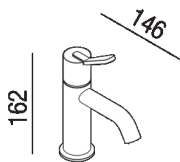

Single-hole mixer tap for washbasin without pop-up plug lever  
 AFEZ001\_

Benedini Associati, 2018

Top mounted tap for washbasin.

Single-hole mixer tap for washbasin without pop-up plug lever, including flexible connection hoses

Altezza: 17.2 cm 6" 3/4 inches

Profondità : 14.6 cm 5" 7/8 inches

**Finiture**

Chrome

Matt white painted

Matt black painted

**Materiali**

Brass

Main dimensions