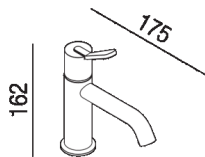

Single-hole mixer tap for washbasin without pop-up plug lever
 AFEZ002_

Benedini Associati, 2018

Top mounted tap for washbasin.

Finiture

-  Chrome
-  Matt white painted
-  Matt black painted

Materiali

-  Brass

Single-hole mixer tap for washbasin without pop-up plug lever, including flexible connection hoses

Altezza:	17.2 cm	6" 3/4 inches
Profondità :	17.5 cm	6" 7/8 inches

Main dimensions