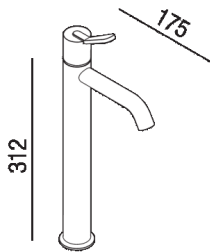

Single-hole mixer tap for washbasin without pop-up plug lever
 AFEZ003_

Benedini Associati, 2018

Top mounted tap for washbasin.

Single-hole mixer tap for washbasin without pop-up plug lever, including flexible connection hoses

Altezza: 32.2 cm 12" 5/8 inches

Profondità : 17.5 cm 6" 7/8 inches

Finiture

Chrome

Matt white painted

Matt black painted

Materiali

Brass

Main dimensions