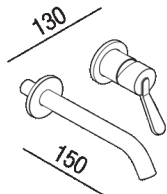

Built-in single lever washbasin mixer tap, 15 cm (5" 7/8) spout
 .EFEZ011_+IFEZ010

Benedini Associati, 2018

Wall mounted tap for washbasin.

Finiture

-  Chrome
-  Matt white painted
-  Matt black painted

Materiali

-  Brass

Built-in single lever washbasin mixer tap, 15 cm (5" 7/8) spout

Larghezza:	13 cm	5" 1/8 inches
Profondità :	15 cm	5" 7/8 inches

Main dimensions