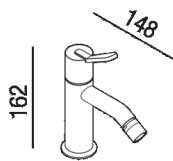

Single-hole mixer tap for bidet without  
 pop-up plug lever  
 AFEZ008\_

Benedini Associati, 2018

Bidet tap.

**Finiture**

-  Chrome
-  Matt white painted
-  Matt black painted

**Materiali**

-  Brass

Single-hole mixer tap for bidet without pop-up plug lever, including flexible connection hoses

|              |         |               |
|--------------|---------|---------------|
| Altezza:     | 16.2 cm | 6" 3/8 inches |
| Profondità : | 14.8 cm | 5" 7/8 inches |

Main dimensions