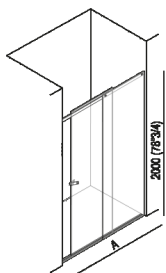

Niche shower - E1

DE10_

Benedini Associati, 2002

Sliding door for alcove shower.

Finiture

- etched
- Transparent
- Fumè
- Extraclear

Materiali

- Crystal glass

Sliding door for alcove shower. Crystal glass sliding door and wall, 8 mm (3/8) thick, 2000 mm (78" 3/4) high. Define in the order: position of the door on the right or left dimensions A, which A is always the entrance, and the glass variant. Filling insert finish could be in light, medium, dark oak, teak, white Exmar or glossy stainless steel. Construction work is required if it is necessary to recess the floor profile. The floor profile may also be mounted with screws and anchors if installed on finished flooring.

Altezza: 200 cm 78" 3/4 inches

Note: A cm 118,2 / 180 (46" 1/2 - 70" 55/64)