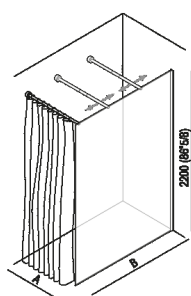

---

Corner shower - XC5  
DXC5\_

Benedini Associati, 2002

Fixed shower wall with two horizontal support elements, for corner shower.

---

Fixed shower wall with two horizontal support elements, for corner shower. Crystal glass wall, 10 mm (3/8") thick, 2200 mm (86" 5/8) high. Horizontal element could be straight with three diffusers, straight with shower head connection, straight with no water supply function. Define in the order: dimensions A and B, where A is always the entrance and the glass variant and add the specific charge. If the horizontal support element is placed properly, or if an additional element is used, it is possible to use the curtain ATTEND03Z.

---

Altezza: 220 cm 86" 5/8 inches

Note: A cm 70 / 100 B cm 140 / 160

---