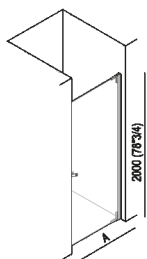

Niche shower - XG1  
 DXB1\_

Benedini Associati, 2002

Sliding door for niche shower with one  
 horizontal support element.

Door for niche shower with right or left opening. Crystal glass door, 8 mm (3/8") thick, 2000 mm (86" 5/8) high. In your order, define the position of the hinges of the door: right (with hinges on the right) or left (with hinges on the left) and the dimension A of the entrance and the glass variant and add the specific charge.

Altezza: 200 cm 78" 3/4 inches

Note: A cm 70 / 100 (27" 9/16 - 39" 3/8)

**Finiture**

-  etched
-  Transparent
-  Fumè
-  Extraclear

**Materiali**

-  Crystal glass