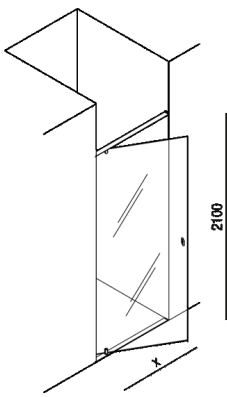

Niche shower

APLA1_

Giulio Gianturco, Mario Tessarollo, 2015
 (2006)

Door for shower in niche with swing door and hinge on the right or left.

Finiture

Fumè

Extraclear

Materiali

Crystal glass

Door for shower in niche with swing door and hinge on the right or left. Door thickness mm 8 (5/16"), total height mm 2100 (82" 43/64). The profiles could be in natural brushed or black anodized aluminum.

Altezza: 210 cm 82" 43/64 inches

Note: X cm 70 / 100 (27" 9/16 - 39" 3/8)