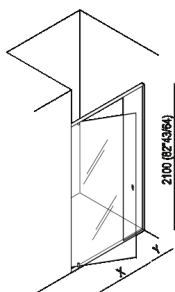

Niche shower
 APLB1_

Giulio Gianturco, Mario Tessarollo, 2015
 (2006)

Wall for shower in niche with swing door and hinge on the right or left and front fixed part.

Finiture

Fumè

Extraclear

Materiali

Crystal glass

Wall for shower in niche with swing door and hinge on the right or left and front fixed part. The hinge is always mounted on the masonry wall. Door and fixed side thickness mm 8 (5/16"), total height mm 2100 (82" 43/64). The profiles could be in natural brushed or black anodized aluminum.

Altezza: 210 cm 82" 43/64 inches

Note: X cm 70 / 100 (27" 9/16 - 39" 3/8) Y cm 30 / 100 (11" 13/16 - 39" 3/8)