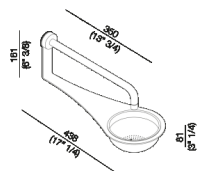

Shower head and spout

.CRUB0998_

Mattia Vittori, Daniele Borin, Nicola Gibertini,
 2003

Shower head in polypropylene, supports and
 spout in polished stainless steel.

Finiture

Polished

Mat green

Materiali

Polypropylene

Stainless steel

Shower head with diffuser in orange or green polypropylene, supports and spout in polished stainless steel. It matches the soap holder with the same finishes.

Altezza:	17.7 cm	7" inches
Profondità :	43.8 cm	13" 3/4 inches