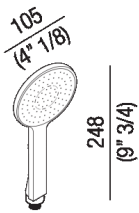

Limescale resistant handheld shower in ABS
 with non-return valve
 .CRUB1102R_

Finiture

Materiali

Limescale resistant handheld shower in ABS with non-return valve, air/water combination for energy savings and regulated flow at 6 l/min. Coupling 1/2" G. Can be used with Fez 2 taps.

Altezza:	24.8 cm	9" 3/4 inches
Larghezza:	10.5 cm	4" 1/8 inches