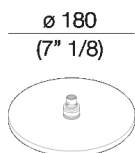

Shower head Kaa (ø 180 mm - 7" 1/8) in non-allergenic silicone rubber .CRUB0913_

Giulio Gianturco, 2003

Fixed shower head, made of hypo-allergenic silicone rubber.

Finiture

-  Mat orange
-  Mat green
-  Grey
-  Dark grey (RAL7021)

Materiali

-  Siliconic rubber

Shower head Kaa (ø 180 mm - 7" 1/8) in non-allergenic silicone rubber, with articulated joint. Coupling 1/2" G (patented product)

Diametro: 18 cm 7" 1/8 inches

Note: The dark grey finish may have slightly darker streaks, however they are an intrinsic feature of the material and do not compromise the function-ality of the item.