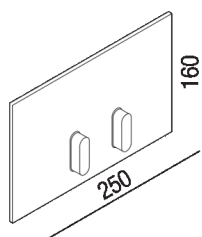

Control plaque  
 ARUB0968N\_M

Benedini Associati, 2009

WC plate.

Stainless steel control plaque for recessed flush tank with dual flushing capacity; available in stainless steel. Including bracket and fixing kit. To be used with Geberit built-in cisterns: Combifix and Duofix mod. Sigma 8 and Sigma 12.

**Finiture**

-  Polished
-  Natural brushed brass
-  Brushed burnished

**Materiali**

-  Stainless steel

Altezza: 16 cm 6" 1/4 inches

Larghezza: 25 cm 9" 7/8 inches

Note: In addition to the standard finishes, matt white (RAL9003), natural polished brass or other customized natural brass finishes are available upon request for minimum batch of 10 pieces per finish, with surcharge equal to 20% of the price of the chrome finish and with a production time of 6 weeks from order date; or copper or nickel finishes by PVD (Physical Vapor Deposition) for minimum batch of 5 pieces, with surcharge equal to 50% of the price of the chrome finish and with production time of 10 weeks from order date.

Main dimensions