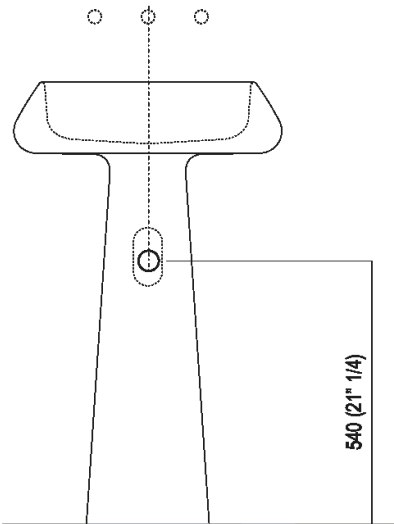

Altezza:	90 cm	35" 3/8 inches
Diametro:	54.5 cm	21" 1/2 inches
Peso:	95 kg	209 lbs
Confezione:	55 x 48 x 28 cm	21" 5/8 x 26" 6/8 x 31" 4/8 inches
Peso della confezione:	115 kg	254 lbs

Note: The washbasin can be delivered also in stone or marble types on demand, price to be calculated and prior technical verification.

**Finiture**

Petit Granit

**Materiali**

Marble

Main dimensions

Installation notes: wall mounted tap

Scarico per sifone a bottiglia  
Drain for bottle trap

**Installation notes: floor-mounted tap**

**Scarico per sifone a bottiglia**  
**Drain for bottle trap**

---

Tap position, recommended height