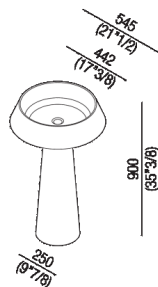

Column washbasin designed for wall drainage  
 ACER1082EMPG

Angelo Mangiarotti, 2018 (1970)

Free-standing washbasin for outdoor in Petit Granit marble.

Washbasin in Petit Granit marble, with cylindric basin and pedestal, without tap hole and without overflow, fixing kit included. The wall-mounted version is furnished with a rear slot for water connections and waste with cap in the same washbasin's finish (.MET0563).

Altezza:	90 cm	35" 3/8 inches
Diametro:	54.5 cm	21" 1/2 inches
Peso:	95 kg	209 lbs
Confezione:	55 x 48 x 28 cm	21" 5/8 x 26" 6/8 x 31" 4/8 inches
Peso della confezione:	115 kg	254 lbs

Note: The washbasin can be delivered also in stone or marble types on demand, price to be calculated and prior technical verification.

**Finiture**

Petit Granit

**Materiali**

Marble

Main dimensions

Installation notes: wall mounted tap

Scarico per sifone a bottiglia  
Drain for bottle trap

**Installation notes: floor-mounted tap**