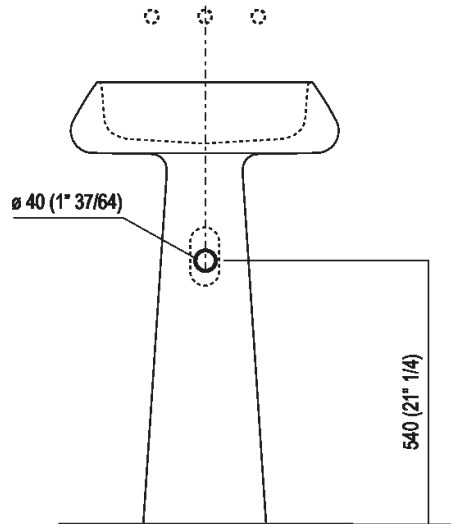

Altezza:	90 cm	35" 3/8 inches
Diametro:	54.5 cm	21" 1/2 inches
Peso:	95 kg	209 lbs
Confezione:	55 x 48 x 28 cm	21" 5/8 x 26" 6/8 x 31" 4/8 inches
Peso della confezione:	115 kg	254 lbs

Note: The washbasin can be delivered also in stone or marble types on demand, price to be calculated and prior technical verification.

**Finiture**

Petit Granit

**Materiali**

Marble

Main dimensions

Installation notes: wall mounted tap

Scarico per sifone a bottiglia  
Drain for bottle trap

**Installation notes: floor-mounted tap**

**Scarico per sifone a bottiglia**  
**Drain for bottle trap**

---

Tap position, recommended height