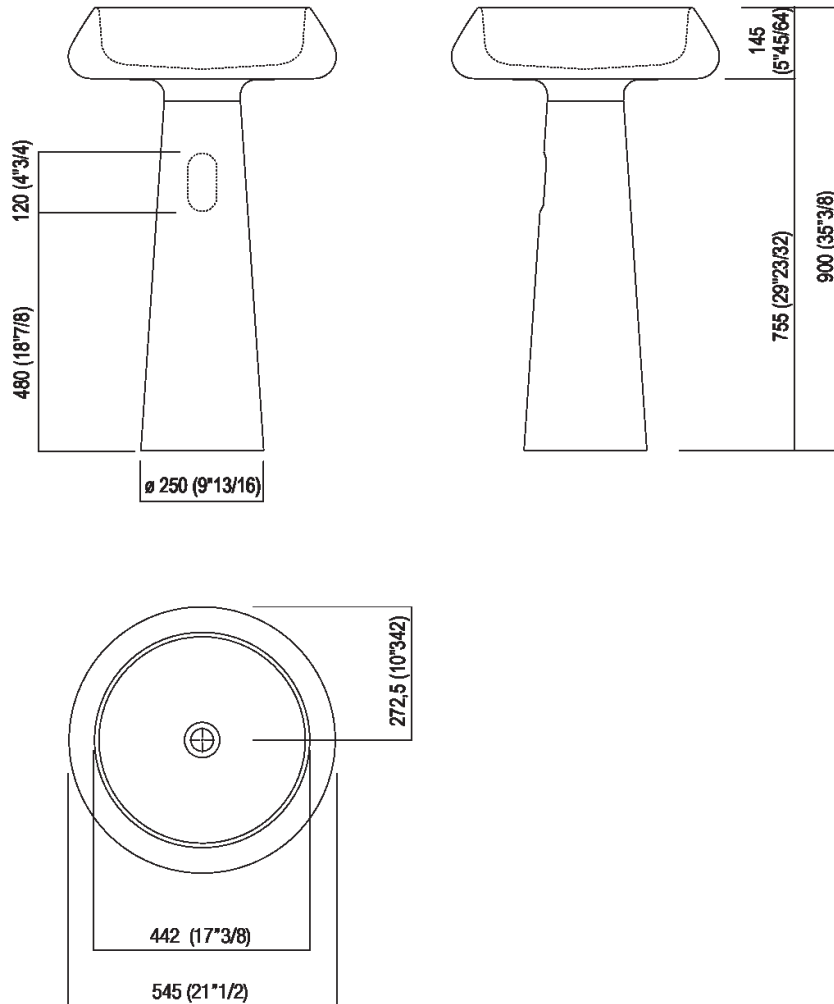

Column washbasin designed for wall drainage  
 ACER1082EMPG

Angelo Mangiarotti, 2018 (1970)

Free-standing washbasin for outdoor in Petit Granit marble.

Washbasin in Petit Granit marble, with cylindric basin and pedestal, without tap hole and without overflow, fixing kit included. The wall-mounted version is furnished with a rear slot for water connections and waste with cap in the same washbasin's finish (.MET0563).

Altezza:	90 cm	35" 3/8 inches
Diametro:	54.5 cm	21" 1/2 inches
Peso:	95 kg	209 lbs
Confezione:	55 x 48 x 28 cm	21" 5/8 x 26" 6/8 x 31" 4/8 inches
Peso della confezione:	115 kg	254 lbs

Note: The washbasin can be delivered also in stone or marble types on demand, price to be calculated and prior technical verification.

**Finiture**

Petit Granit

**Materiali**

Marble

Main dimensions

Installation notes: wall mounted tap

Scarico per sifone a bottiglia  
Drain for bottle trap

**Installation notes: floor-mounted tap**

**Scarico per sifone a bottiglia**  
**Drain for bottle trap**

---

Tap position, recommended height