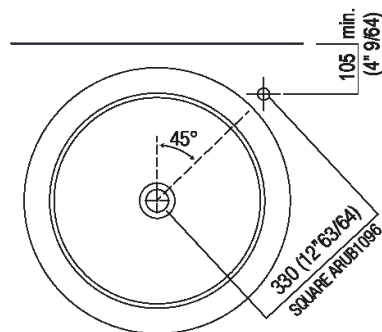

Altezza:	90 cm	35" 3/8 inches
Diametro:	54.5 cm	21" 1/2 inches
Peso:	95 kg	209 lbs
Confezione:	55 x 48 x 28 cm	21" 5/8 x 26" 6/8 x 31" 4/8 inches
Peso della confezione:	115 kg	254 lbs

Note: The washbasin can be delivered also in stone or marble types on demand, price to be calculated and prior technical verification.

**Finiture**

Petit Granit

**Materiali**

Marble

Main dimensions

Installation notes: wall mounted tap

Scarico per sifone a bottiglia  
Drain for bottle trap

**Installation notes: floor-mounted tap**

**Scarico per sifone a bottiglia**  
**Drain for bottle trap**

---

Tap position, recommended height