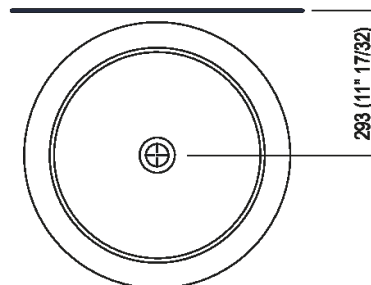

Altezza:	90 cm	35" 3/8 inches
Diametro:	54.5 cm	21" 1/2 inches
Peso:	95 kg	209 lbs
Confezione:	55 x 48 x 28 cm	21" 5/8 x 26" 6/8 x 31" 4/8 inches
Peso della confezione:	115 kg	254 lbs

Note: The washbasin can be delivered also in stone or marble types on demand, price to be calculated and prior technical verification.

**Finiture**

Petit Granit

**Materiali**

Marble

Main dimensions

Installation notes: wall mounted tap

Scarico per sifone a bottiglia  
Drain for bottle trap

**Installation notes: floor-mounted tap**

**Scarico per sifone a bottiglia**  
**Drain for bottle trap**

---

Tap position, recommended height