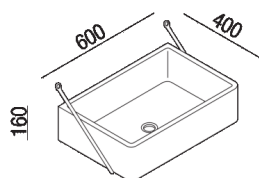

Washbasin with support structure
ACER0730ESPG

Benedini Associati, 2019

Rectangular washbasin in Petit Granit marble
for outdoor use, with stainless steel structure.