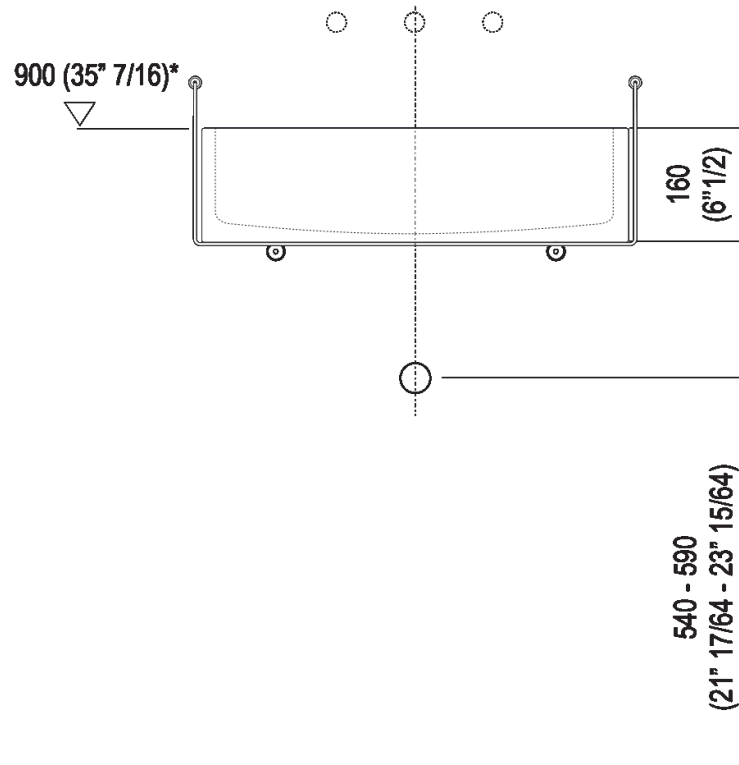

Altezza:	63 cm	24" 3/4 inches
Larghezza:	63 cm	24" 3/4 inches
Diametro:	16 cm	6" 1/4 inches
Peso:	34 kg	75 lbs
Profondità :	40 cm	15" 3/4 inches
Confezione:	70 x 48 x 28 cm	27" 4/8 x 18" 7/8 x 11" inches
Peso della confezione:	41 kg	90 lbs

Note: The washbasin can be delivered also in stone or marble types on demand, price to be calculated and prior technical verification.

**Main dimensions**

Installation notes

Scarico per sifone a bottiglia  
Drain for bottle trap

\*h.consigliata / advised h.

---

**Tap position, recommended height**