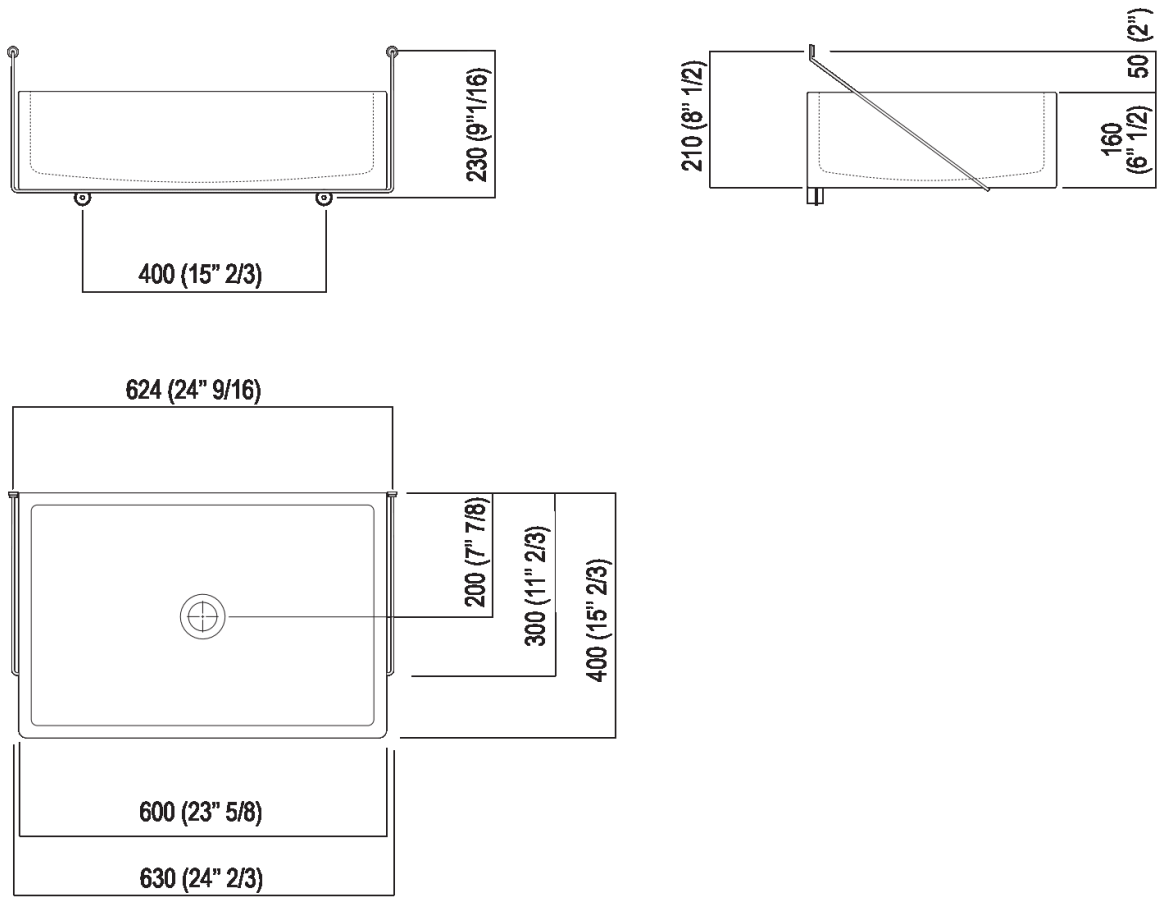

Marble

Rectangular washbasin in Petit Granit marble, without overflow, without tap hole; supported by polished stainless steel structure. Complete with fixing kit. The washbasin includes waste cap in the same washbasin finish (.MET0563).

Altezza:	63 cm	24" 3/4 inches
Larghezza:	63 cm	24" 3/4 inches
Diametro:	16 cm	6" 1/4 inches
Peso:	34 kg	75 lbs
Profondità :	40 cm	15" 3/4 inches
Confezione:	70 x 48 x 28 cm	27" 4/8 x 18" 7/8 x 11" inches
Peso della confezione:	41 kg	90 lbs

Note: The washbasin can be delivered also in stone or marble types on demand, price to be calculated and prior technical verification.

**Main dimensions**

Installation notes

Scarico per sifone a bottiglia  
Drain for bottle trap

\*h.consigliata / advised h.

---

**Tap position, recommended height**