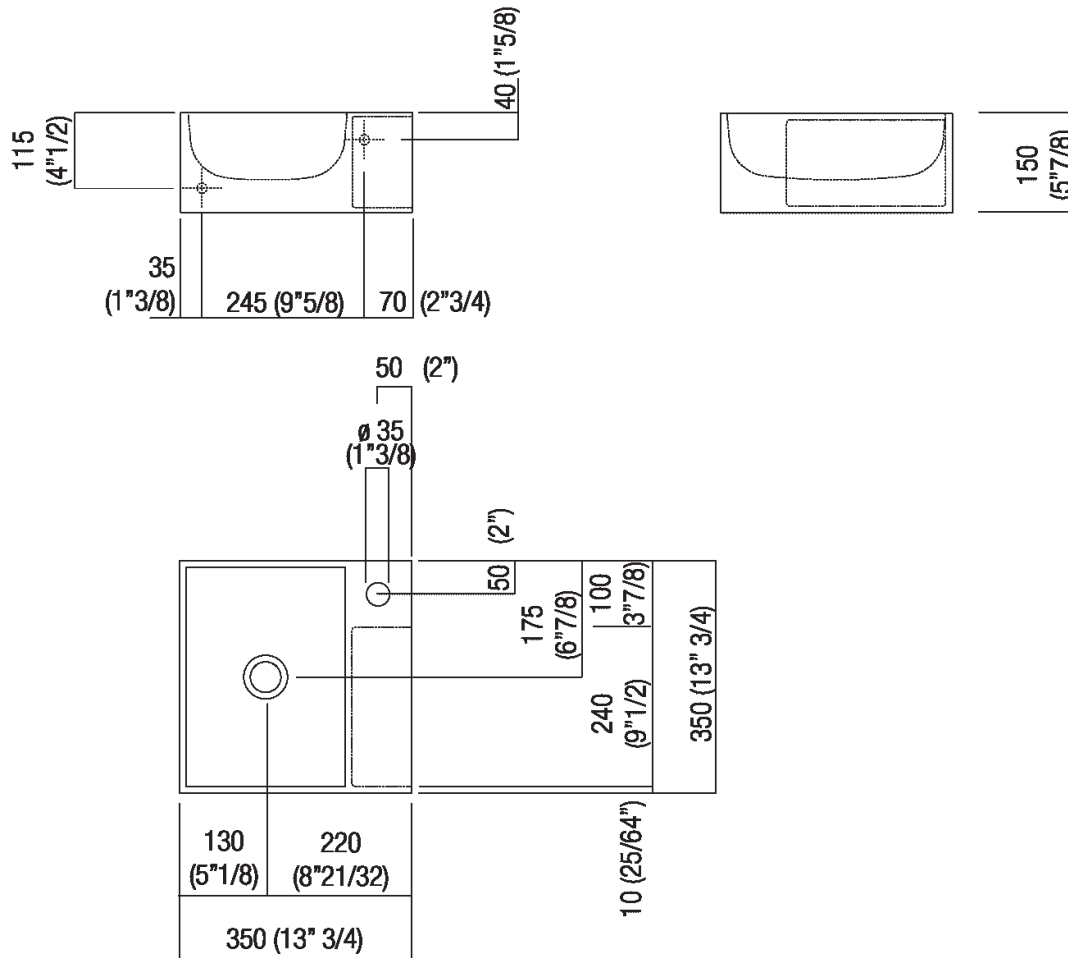

Main dimensions