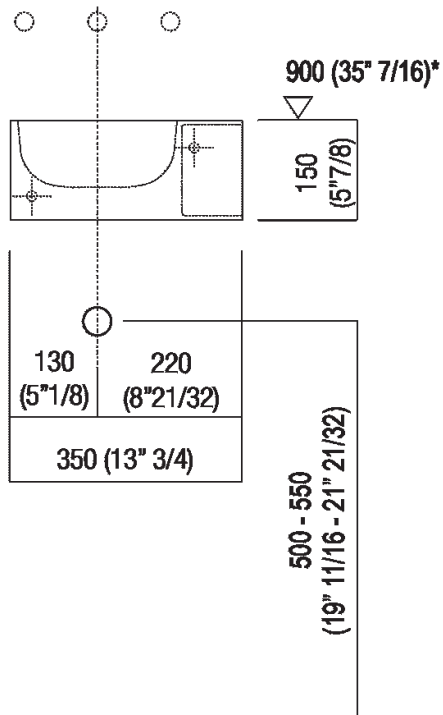

Altezza:	15 cm	5" 7/8 inches
Larghezza:	35 cm	13" 3/4 inches
Peso:	12 kg	26 lbs
Profondità :	35 cm	13" 3/4 inches
Confezione:	40 x 40 x 20 cm	15" 6/8 x 15" 6/8 x 7" 7/8 inches
Peso della confezione:	15 kg	33 lbs

Note: The material used for the Handwash washbasin can be easily cut with standard tools and does not present any difficulties, so the customisations indicated are possible.

Main dimensions

Installation notes

Scarico per sifone a bottiglia
Drain for bottle trap

***h.consigliata / advised h.**

Tap position, recommended height